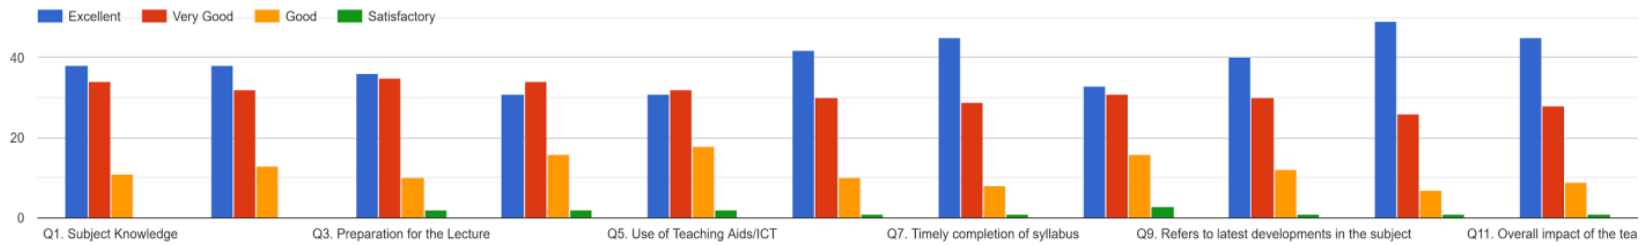

About Teaching Staff Prof. Amruta Bhide

Feedback report Prof. Jyoti Ghodke