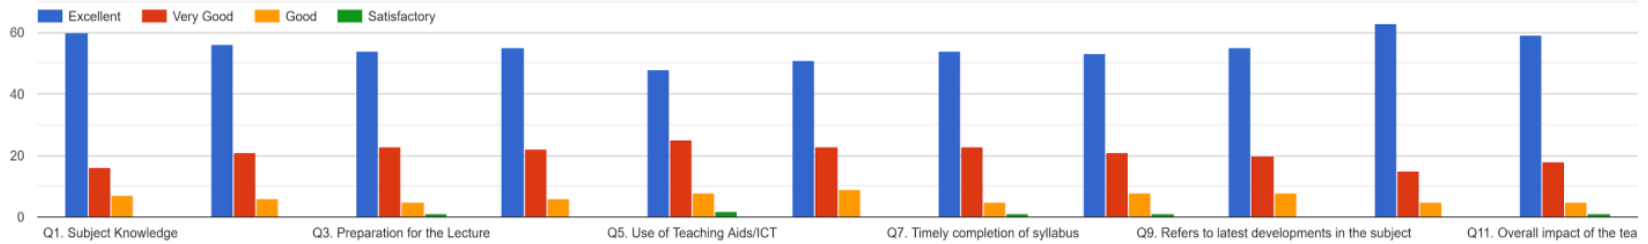

About Non Teaching Staff

About Teaching Staff Prof. Amruta Bhide

Feedback report Prof. Jyoti Ghodke