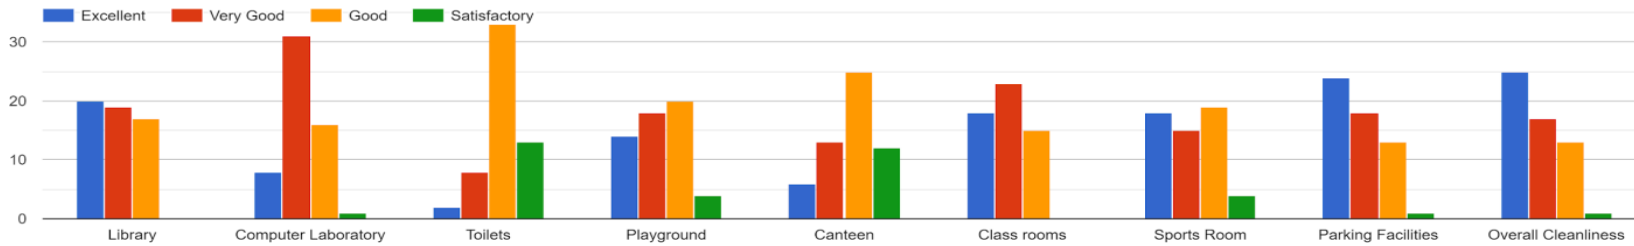

Student Satisfaction Survey (SSS) 2021-2022
Class: B.COM