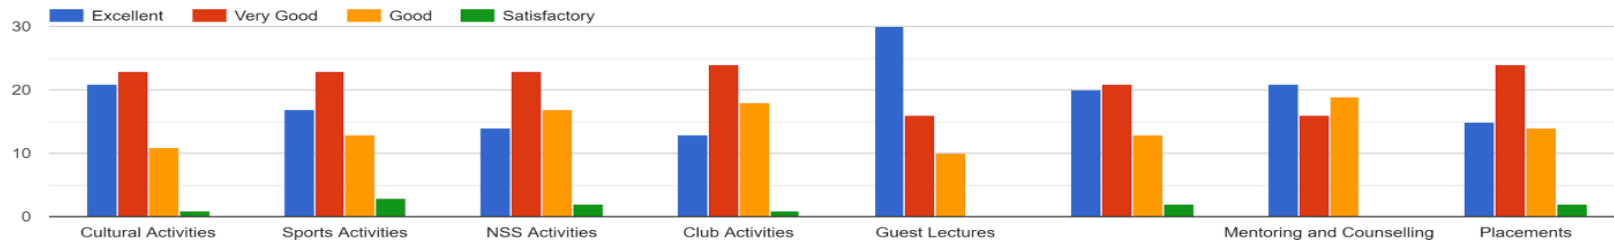

Student Satisfaction Survey (SSS) 2021-2022
Class: B.COM

Class BBA

Class BBA(CA)