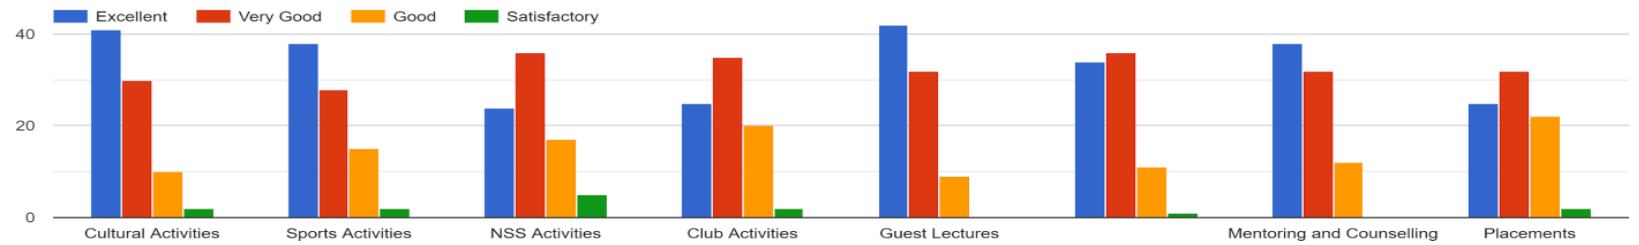

Student Satisfaction Survey (SSS)

Academic Year 2021-2022

Class: BCOM / BBA / BBA(CA) No. of Student 350

Responses: Infrastructure

Infrastructure and Facilities

Extra Curricular Activities

Extra Curricular Activities