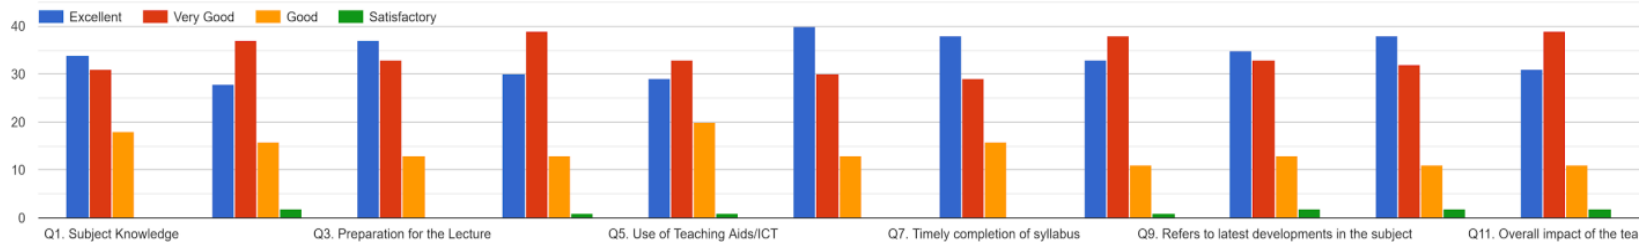

Feed
Feedback report Prof Vaishali Karkare