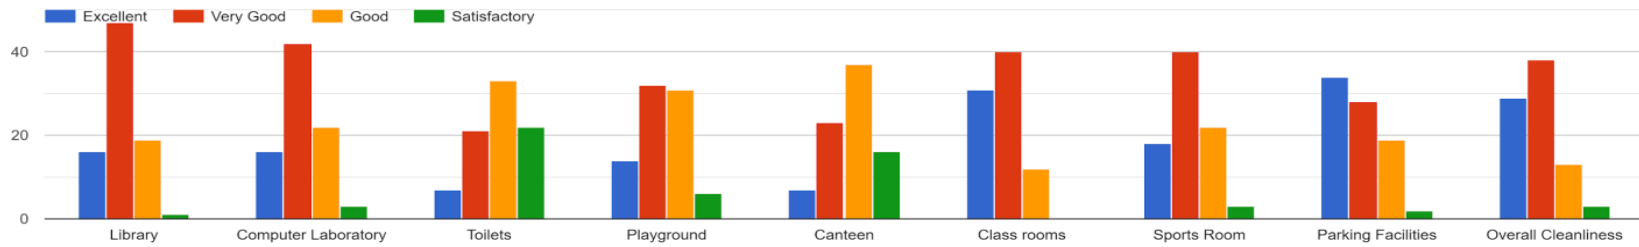

Student Satisfaction Survey (SSS)

Academic Year 2021-2022

Class: BCOM / BBA / BBA(CA) No. of Student 350

Responses: Infrastructure

Infrastructure and Facilities

Extra Curricular Activities

Extra Curricular Activities